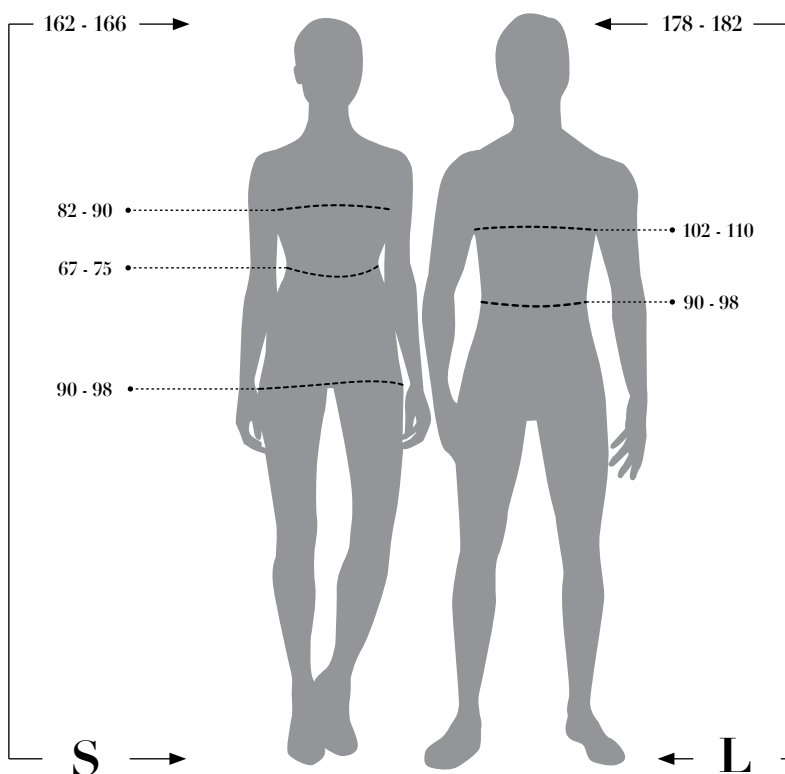

SIZE CHARTS

The data in the tables represents figure measurements not plain weaving.

Men

Size	XS		S		M		L		XL		2XL		3XL		4XL		5XL	
	-	-	44	46	48	50	52	54	56	58	60	62	-	-	-	-	-	-
height	168		172		176		180		184		188		192		196		200	
chest size	80	84	88	92	96	100	104	108	112	116	120	126	132	138	144	150	156	162
waist size	68	72	76	80	84	88	92	96	100	104	108	114	120	126	132	138	144	150
neck size	34	35	36	37	38	39	40	41	42	43	44	45	46	47	48	49	50	51

Ladies

Size	XS		S		M		L		XL		XXL		3XL	
height	160		164		168		172		176		180		184	
chest size	76	80	84	88	92	96	100	104	110	116	122	128	134	140
waist size	61	65	69	73	77	81	85	89	95	101	107	113	119	125
hip girth	84	88	92	96	100	104	108	112	116	120	125	130	137	140

Kids

Age (years)		4	6	8	10	12
height		110	122	134	146	158
chest size	♂ / ♀	58 / 57	61 / 61	67 / 67	73 / 73	79 / 79
waist size	♂ / ♀	54 / 54	57 / 57	59,5 / 59,5	63 / 62,5	67 / 66
hip girth		61	67	72	78	86
back size		25	29	31	34	38

♂ - boys ♀ - girls
in compliance with EU standards

Example of the maximum span of the figure measures.

Size Codes:

Size	Codes
4 years/110 cm	08
4-6 years/104-128 cm	31 R
6 years/122 cm	09
6-8 years/116-140 cm	32 R
8 years/134 cm	10
10 years/146 cm	11
12 years/158 cm	07
XS	12
S	13
M	14
L	15
XL	16
2XL	17
3XL	18
4XL	19
5XL	20
44/46 NEW	R3 R
48/50 NEW	R4 R
52/54 NEW	R5 R
56/58 NEW	R6 R
60/62 NEW	R7 R